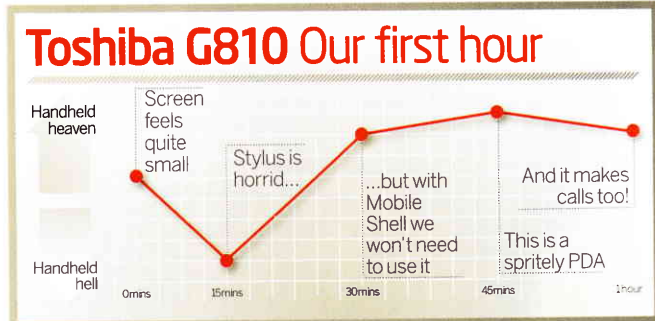

The device is equipped with a 3MP camera on the back – it has a flash and auto-focus, but output is generally mediocre, and the lack of travel in the dedicated camera button means you invariably press harder than you need to, blurring the picture in the process unless you're in good light. In addition, the camera software is difficult to use – covered in icons whose functions are not clear.

In a very well specced phone, there is also GPS (with A-GPS support for fast lock-on times), wi-fi and HSDPA for connectivity (but no third-

party web browser), and ample RAM and ROM. Performance was hugely impressive, the device feeling as responsive as almost any other Windows Mobile handset, undergoing any task. Only the battery seemed under par. It got through a day of average use comfortably, so is by no means bad, but that was less than we would have expected from a 1530mAh battery. It may be that Mobile Shell contributes to this issue.

Toshiba's return to the Windows Mobile fold in the last couple of years has seen the company produce devices with good ideas, but hampered by middling execution. There is no doubt that the G810 is its best offering yet. If the design lacks the necessary refinements to put it in direct competition with the best of Apple, HTC and others, its performance and specification certainly do not. And at around £350, it's decent value as well. ●

Essential feature

The flush screen marks the G810 as a device intended to be used stylus-free. This is helped by the presence of the great Mobile Shell

Technical specs

Operating system	Windows Mobile 6.1 Professional
Processor	Qualcomm 400MHz
Memory	128MB RAM 256MB ROM
Dimensions	110 x 58 x 14mm
Weight	120g
Display size	2.8
Display resolution	240 x 320
Expansion slot	microSD