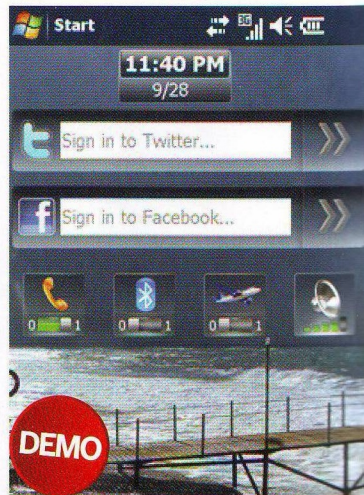

Spb Mobile Shell 3.5

Make Windows Mobile more usable with one simple application

Mobile Shell is probably our favourite application for the Windows Mobile platform. It offers a fully finger-friendly approach to Windows Mobile where Microsoft has failed to do so. With Mobile Shell you can access most of the most-used functions on your smartphone without ever needing to take the stylus out of its silo. It looks great, with plenty of flashy animations adding some much-needed pizzazz to the proceedings, but these never obstruct the core functionality of the app. It is also highly customisable, enabling you to set up work and personal home screens that you can easily switch between, each containing shortcuts to relevant apps.

The key feature in 3.5 is the addition of new widgets that enable you to update your Twitter or Facebook feeds direct from your home screen. In addition, you can view a full weather forecast, search the web, get (very flashy) previews of your incoming email and text messages and much more. Hardware features are also now taken advantage of, including gravity sensors and graphics accelerators, to give the app a smoother and more intuitive feel when in use.

Mobile Shell 3.5 is a free update to existing 3.x users and, though not the cheapest software, is one of those apps that will fundamentally change how you interact with your phone.

Overhaul the WinMob UI with help from Spb Mobile Shell 3.5